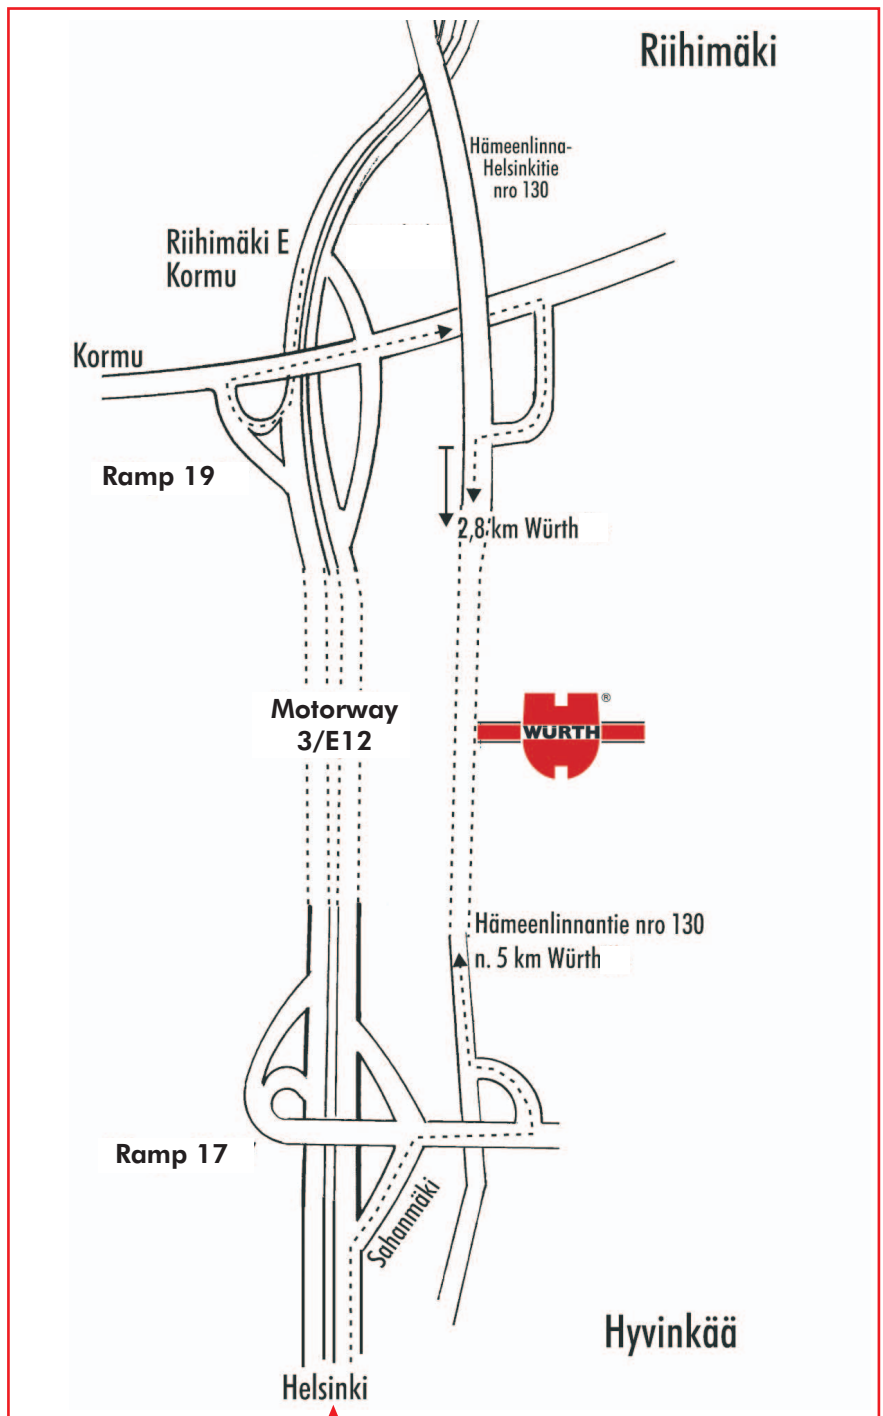

How to get to Würth Oy

Würth Oy is situated between the towns Riihimäki and Hyvinkää on the road no. 130.

Drive the motorway no. 130/E12 from Helsinki to the north (towards Tampere and Hämeenlinna) approximately 55 kilometers.

After Hyvinkää take the ramp no. 17 towards "Sahanmäki"
Turn to the road no. 130 and drive to the north towards Hämeenlinna approximately 5 km.
Würth is situated on the righthand side.

Würth Oy

Hyvinkääntie 1
11710 Riihimäki
Puh. +358-10 3080
Fax +358-19- 729 099

Welcome

Airport Helsinki

Riihimäki: 57km / 40min (Oy Würth Ab)
Helsinki: 24km / 25min

Motorway 3 north Würth Oy 48 km